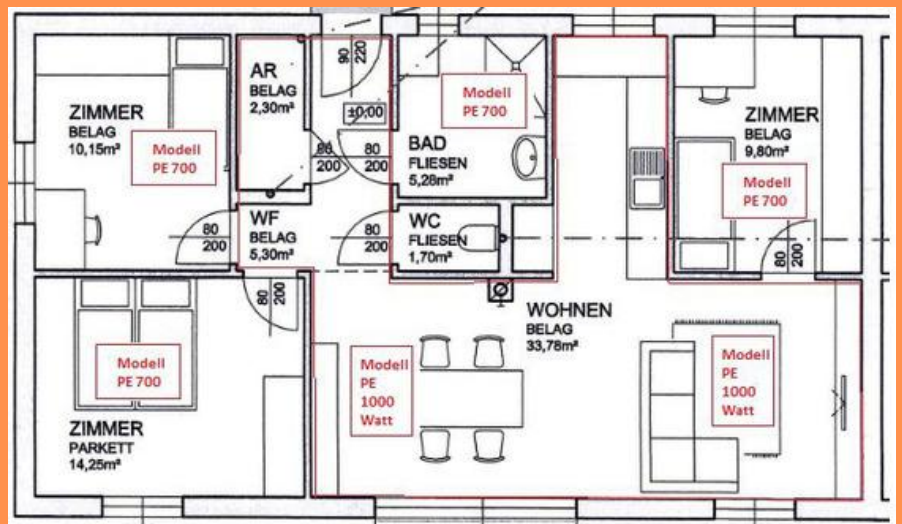

PROJECT WOODEN HOUSE

Location: Upper Austria
Heaters: PE1000
Mounting type: Ceiling mounting