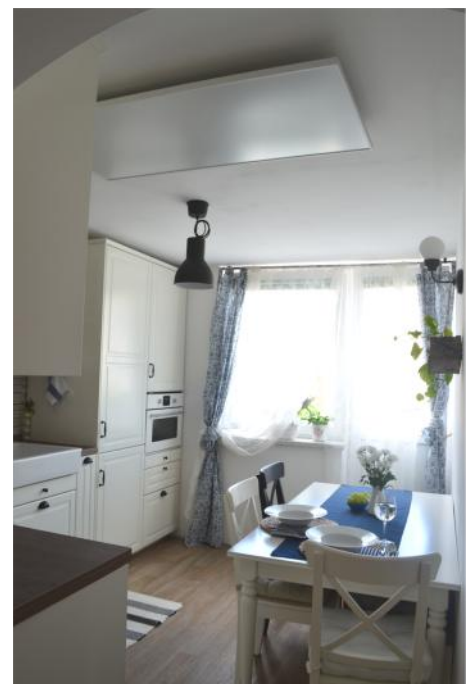

PROJECT RENOVATED APARTMENT

Location: Slovenia

Heaters: PE700

Mouting type: Ceiling mounting

Partner: IR Paneli d.o.o.